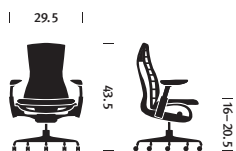

HermanMiller Embody® Chair

Designers

Bill Stumpf and Jeff Weber

You feel Embody's Pixelated Support™ the moment you sit down—a sense that you are floating, yet perfectly balanced. The seat distributes your weight evenly while supporting your body's micro-movements. The narrow backrest allows you to move freely and naturally as it automatically adjusts to support a full range of seated postures. By reducing seated pressure and encouraging freedom of movement, Embody allows blood and oxygen to flow more freely, which helps keep you focused.

Warranty

12-year, 3-shift.

hermanmiller.com/embody

Work Chair